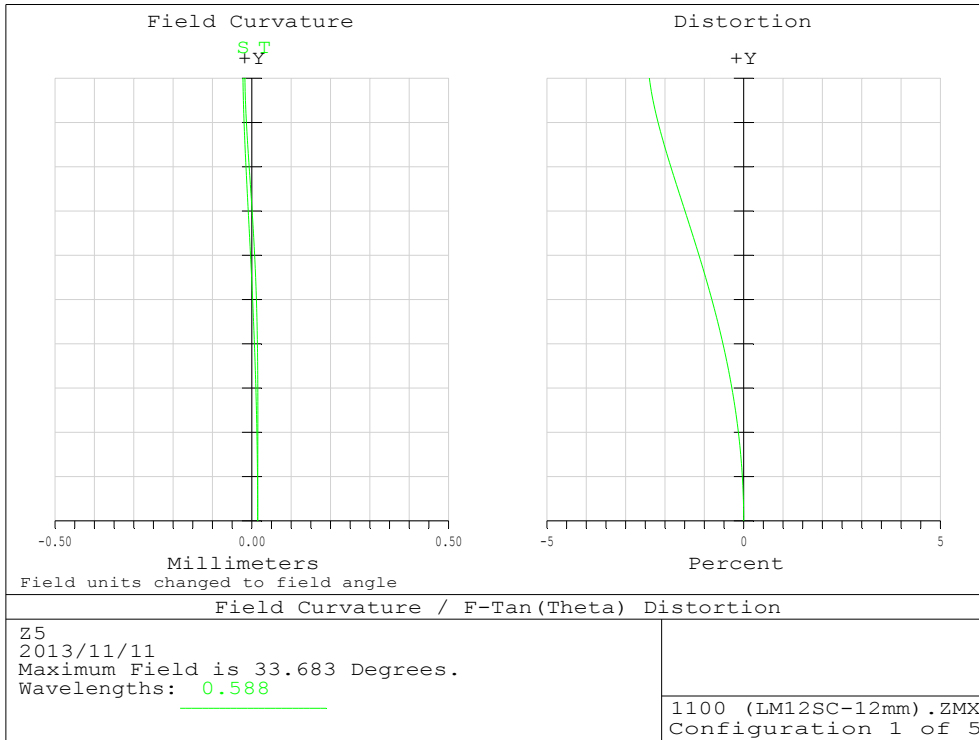

LM12SC Distortion

Object : Infinity

Object : 300mm

Object : 100mm