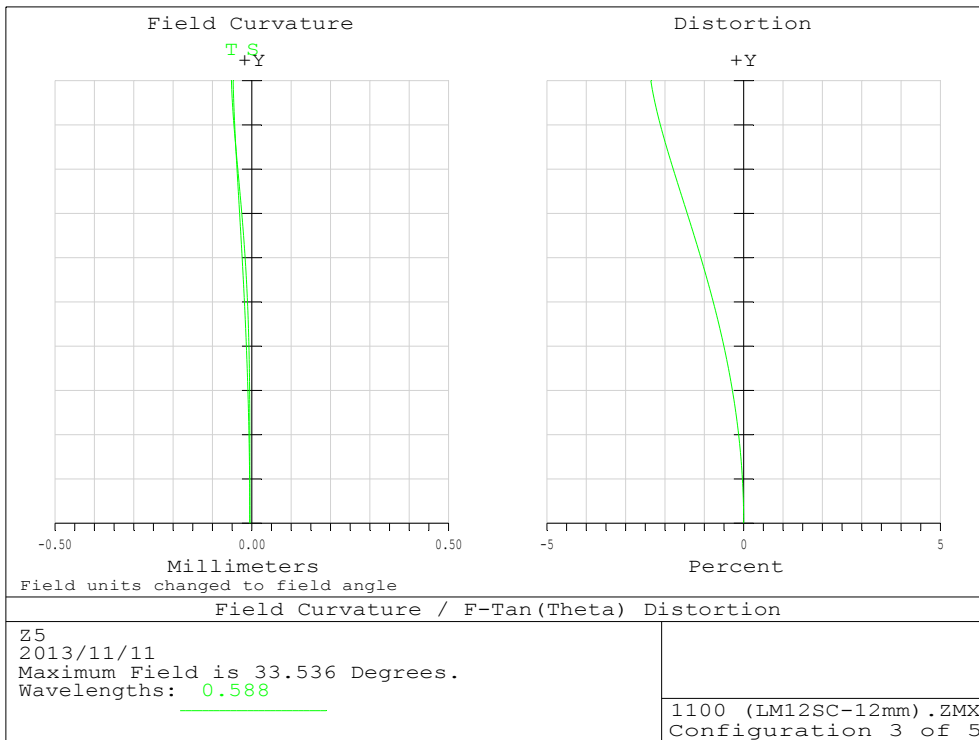

LM12SC Distortion

Object : Infinity

Object : 300mm

Object : 100mm