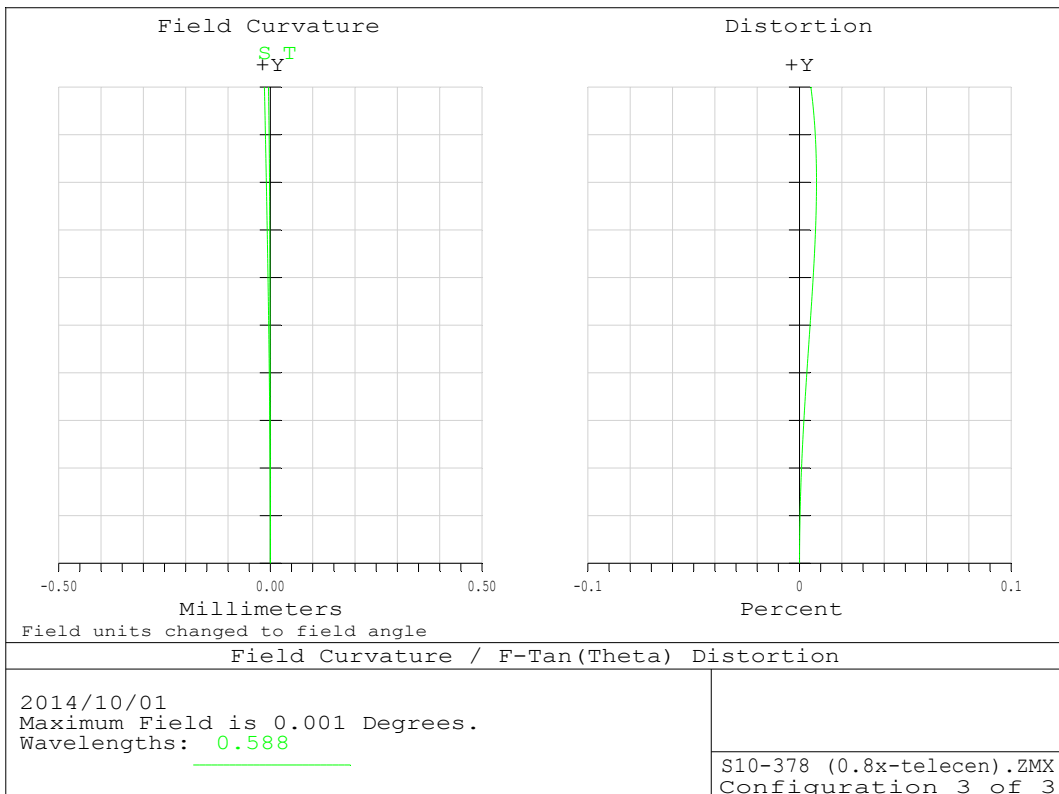

# LM1123TC

## Distortion 0.88x

MTF 0.8x

Distortion 0.8x

MTF 0.69x

Distortion 0.69x