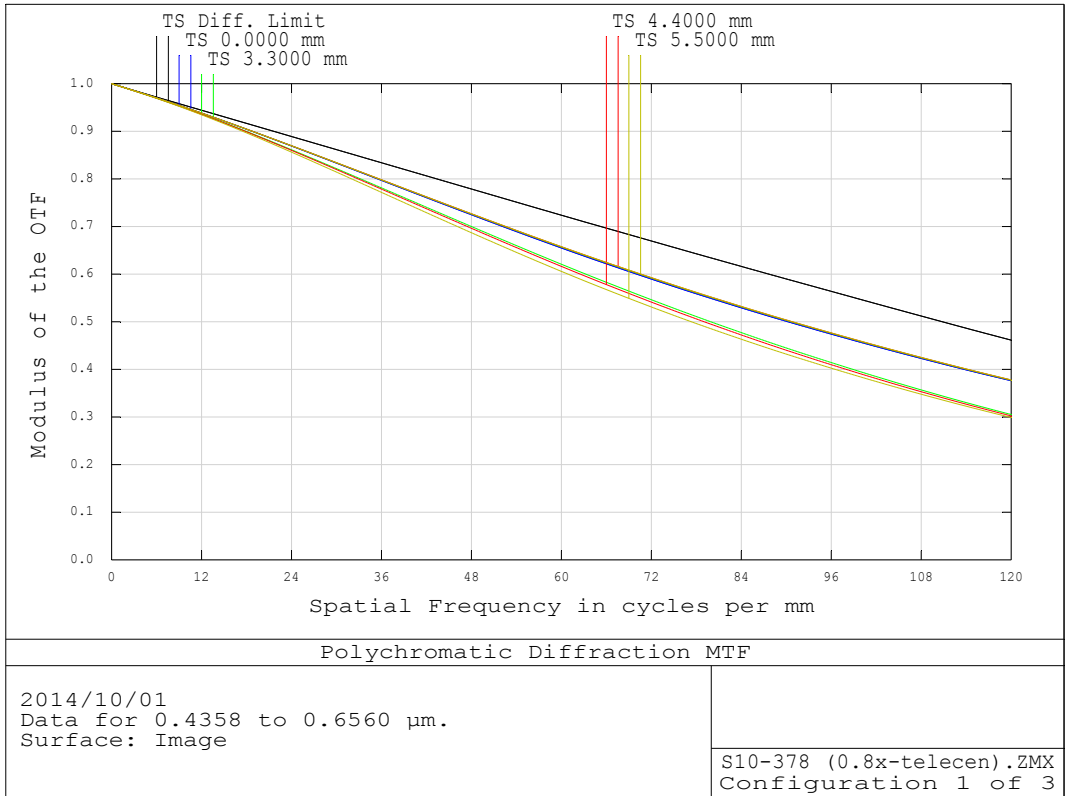

# LM1123TC

## Distortion 0.88x

MTF 0.8x

Distortion 0.8x

MTF 0.69x

Distortion 0.69x