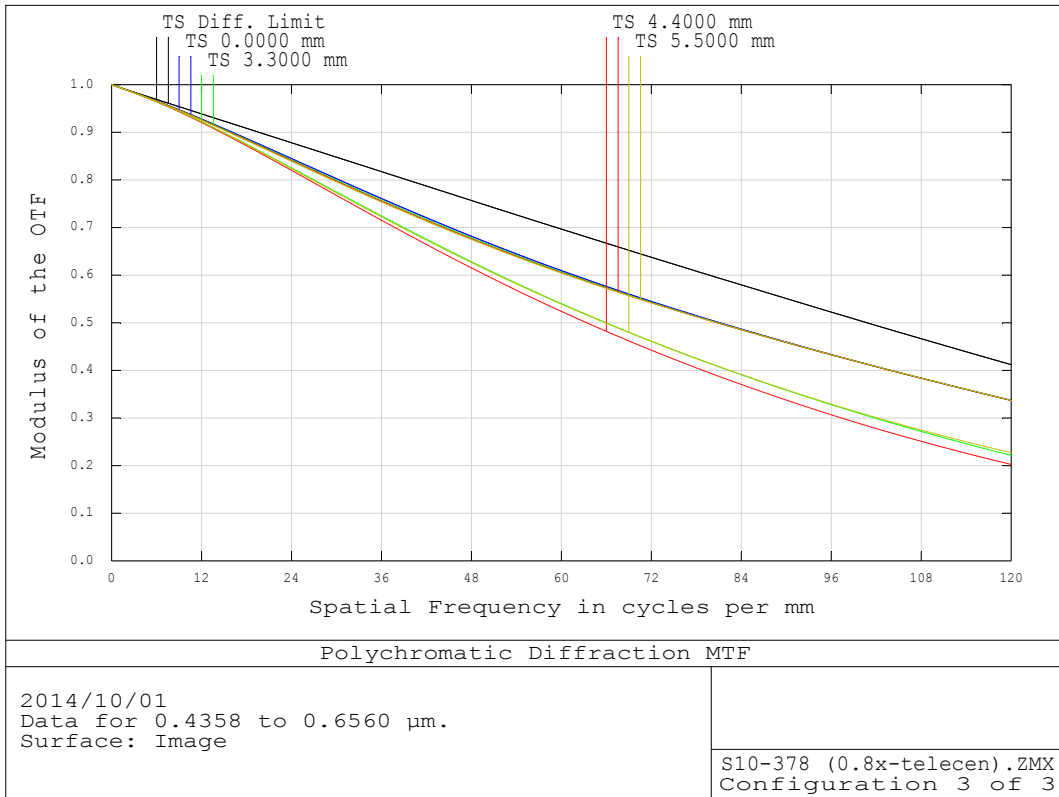

# LM1123TC

## Distortion 0.88x

MTF 0.8x

Distortion 0.8x

MTF 0.69x

Distortion 0.69x