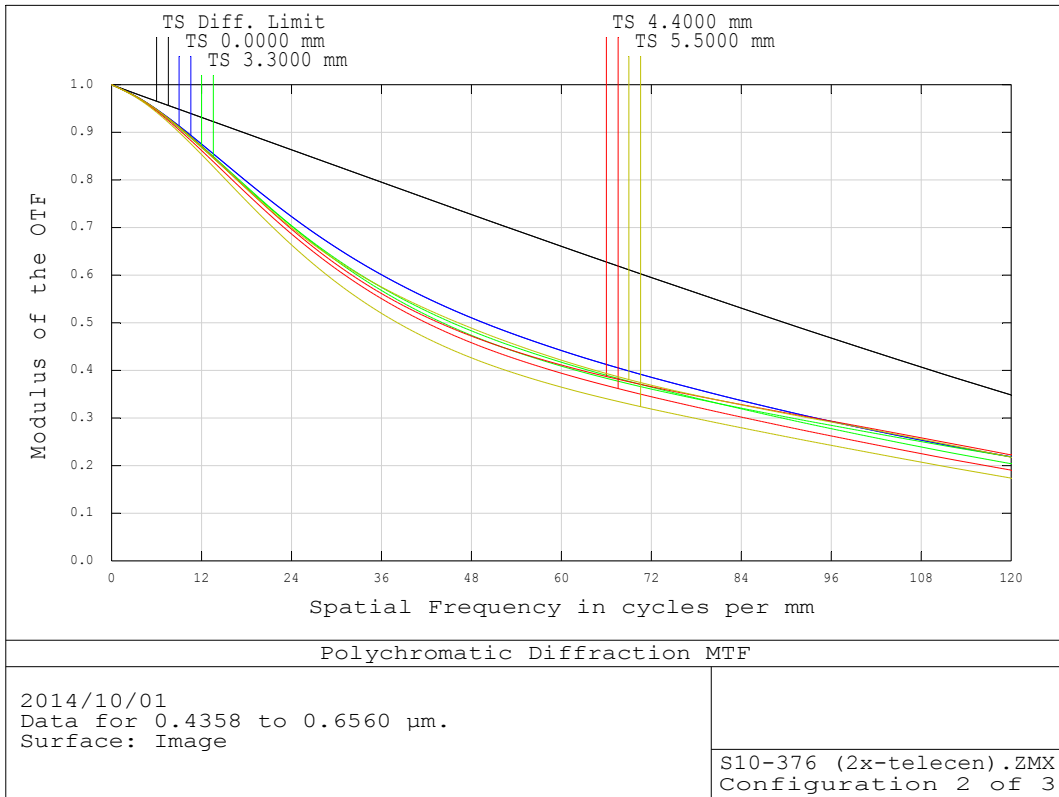

LM1121TC

MTF 2.2x

Distortion 2.2x

MTF 2.0x

Distortion 2.0x

MTF 1.725x

Distortion 1.725 x