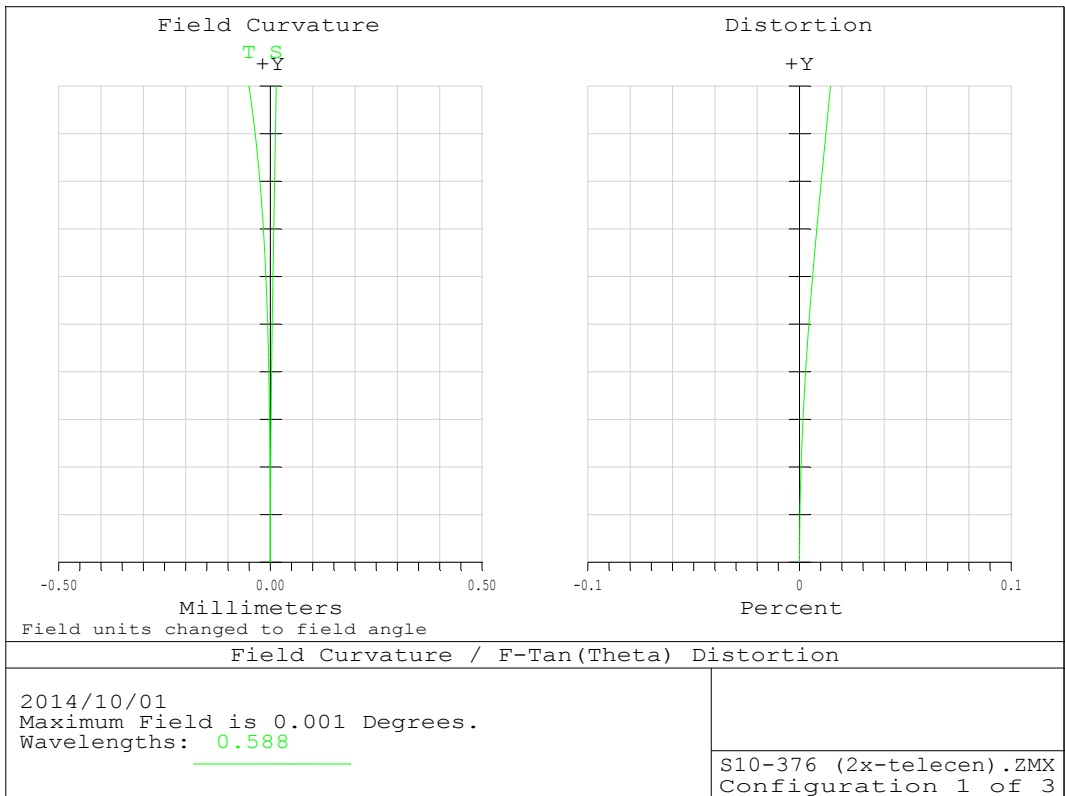

LM1121TC

MTF 2.2x

Distortion 2.2x

MTF 2.0x

Distortion 2.0x

MTF 1.725x

Distortion 1.725 x