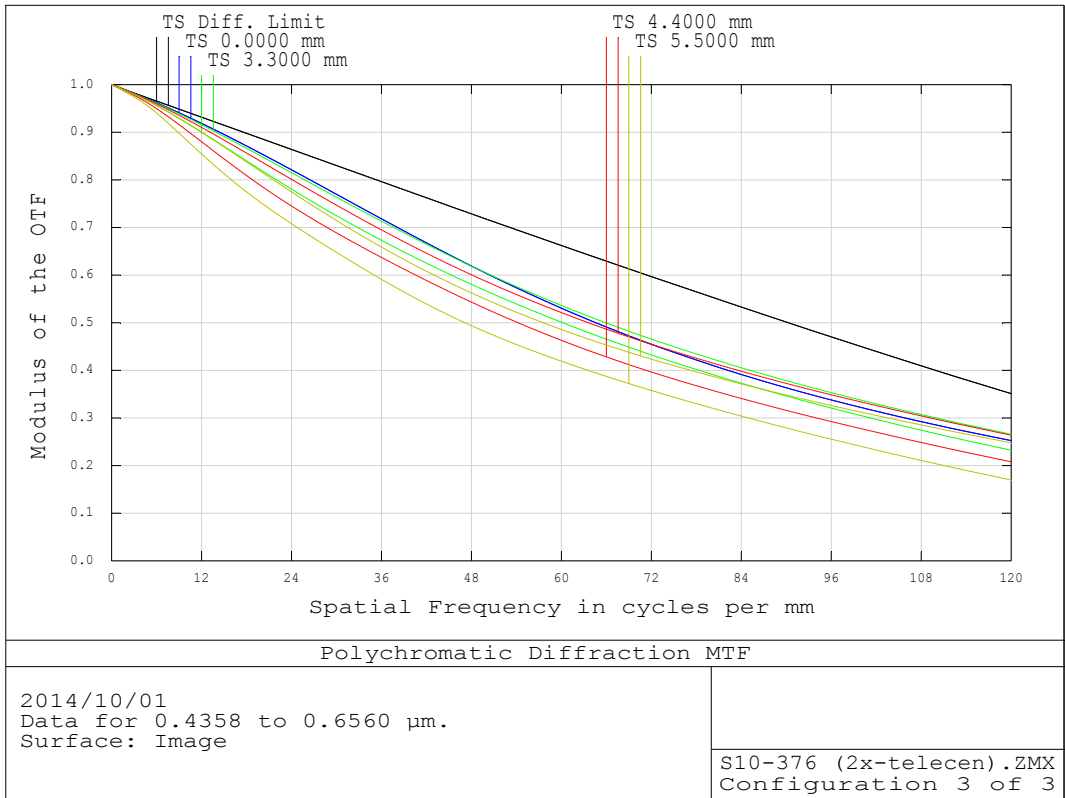

LM1121TC

MTF 2.2x

Distortion 2.2x

MTF 2.0x

Distortion 2.0x

MTF 1.725x

Distortion 1.725 x