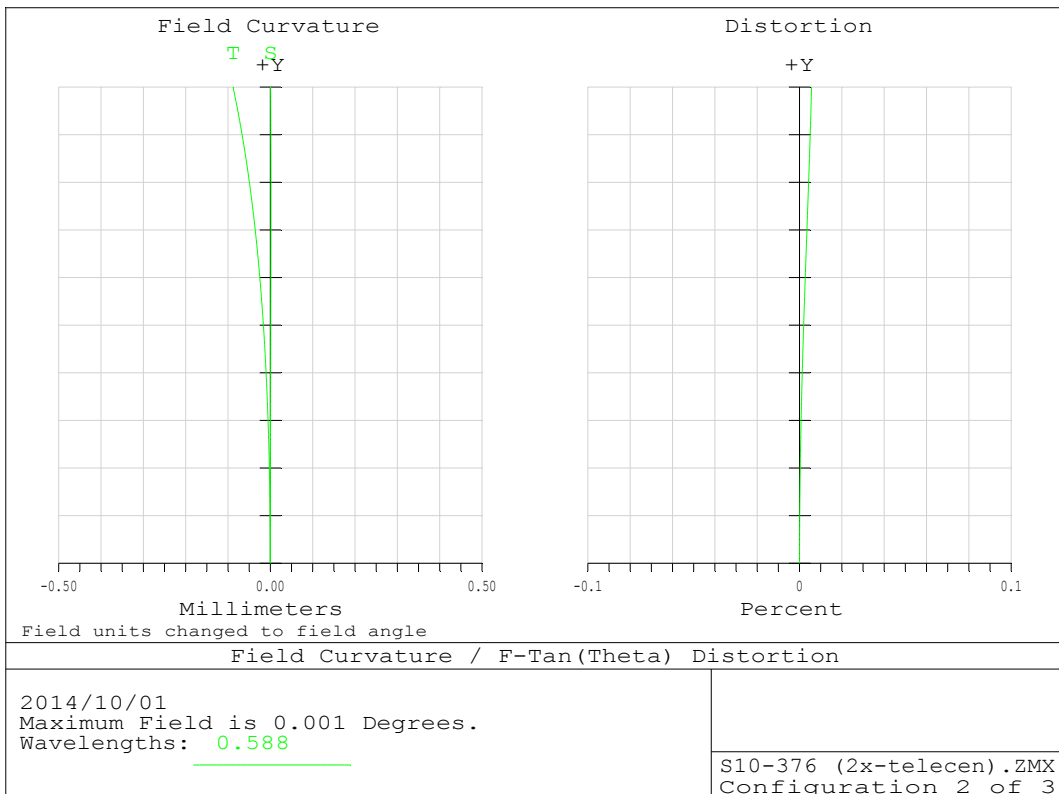

LM1121TC

MTF 2.2x

Distortion 2.2x

MTF 2.0x

Distortion 2.0x

MTF 1.725x

Distortion 1.725 x