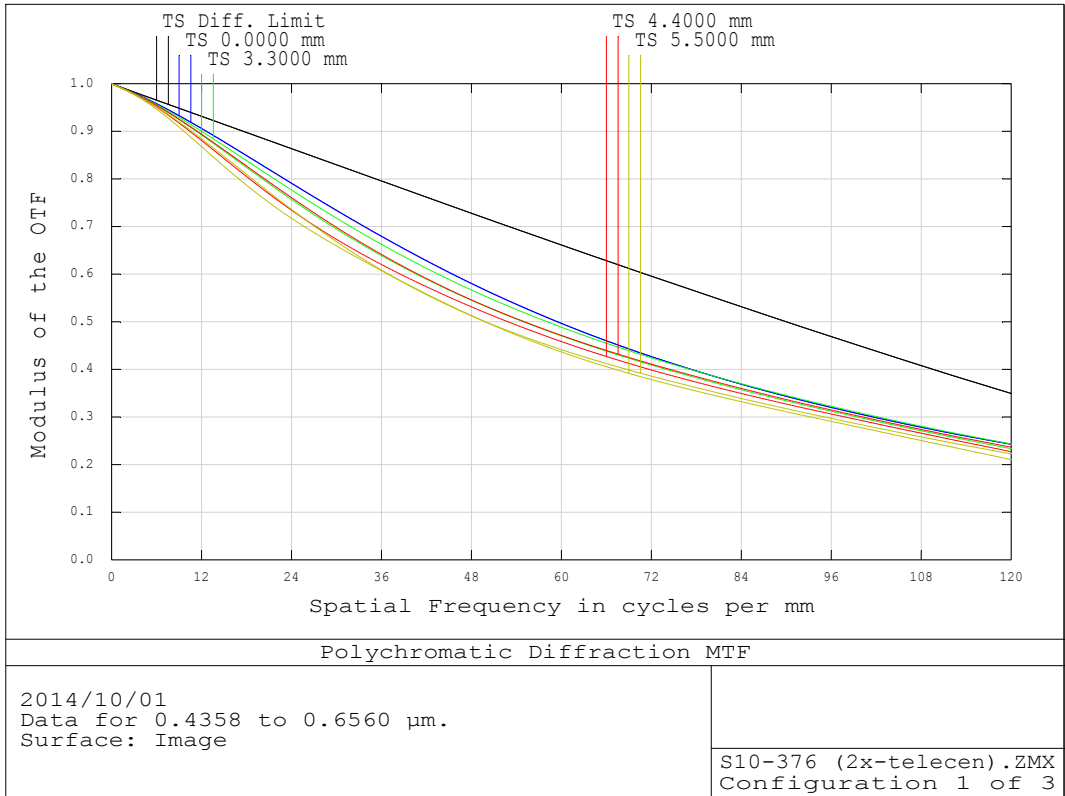

LM1121TC

MTF 2.2x

Distortion 2.2x

MTF 2.0x

Distortion 2.0x

MTF 1.725x

Distortion 1.725 x